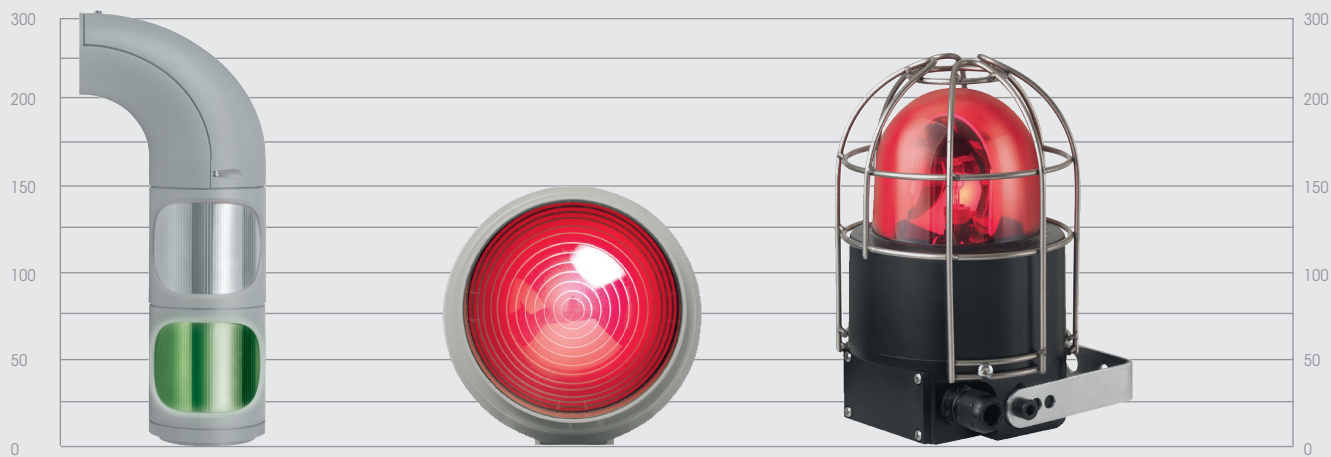

Sizes

COMPARISON OF WERMA BEACONS AND TRAFFIC LIGHTS

Series	239	239	230	231	232
Thread	M22	M22	M20	M22	M22
Ø	50 mm	50 mm	29 mm	29 mm	29 mm
Height (Protrusion from panel)	22 mm	31 mm	32 mm	32 mm	32 mm

Series	EvoSIGNAL Mini	EvoSIGNAL Midi	EvoSIGNAL Maxi
Ø	62 mm	85 mm	120 mm
Height	85 mm	130 mm	173 mm

Series	853
Ø	85 mm
Height	85 mm

Series	839	883	884
Ø	153 mm	142 mm	142 mm
Height	189 mm	218 mm	218 mm

Series	894	890	728/729
Ø	98 mm	98 mm	139 mm
Height	137 mm	151 mm	214 mm